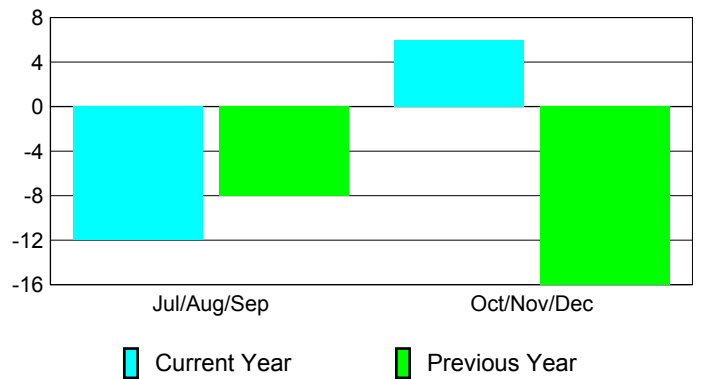

Comparison of Membership Gain/Loss

Current Year Compared to the Previous Year