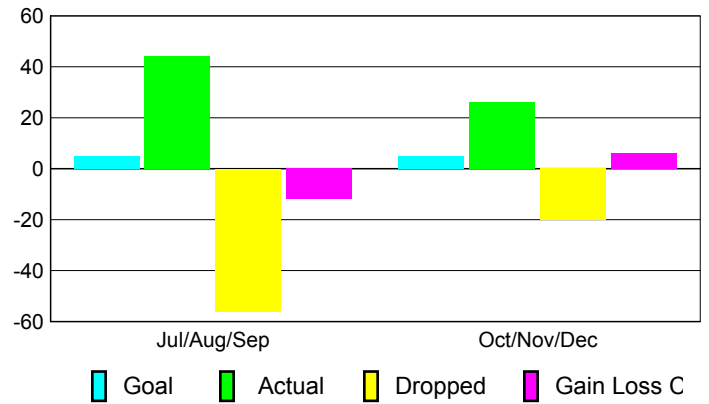

### YTD Status Quo Clubs 2010-2011

Status Quo Clubs Compared to Status Quo Members

## MEMBERSHIP

**Membership Results**  
2010-2011

**Membership**  
2009-2010

Month	Net Memb Goal	Actual New Memb	Actual Dropped Memb	Gain/Loss of Memb	Gain/Loss of Memb
Jul/Aug/Sep	5	44	-56	-12	-8
Oct/Nov/Dec	5	26	-20	6	-16
<b>Totals</b>	<b>10</b>	<b>70</b>	<b>-76</b>	<b>-6</b>	<b>-24</b>

### Membership Results 2010-2011

Goal, New, Dropped, Gain/Loss